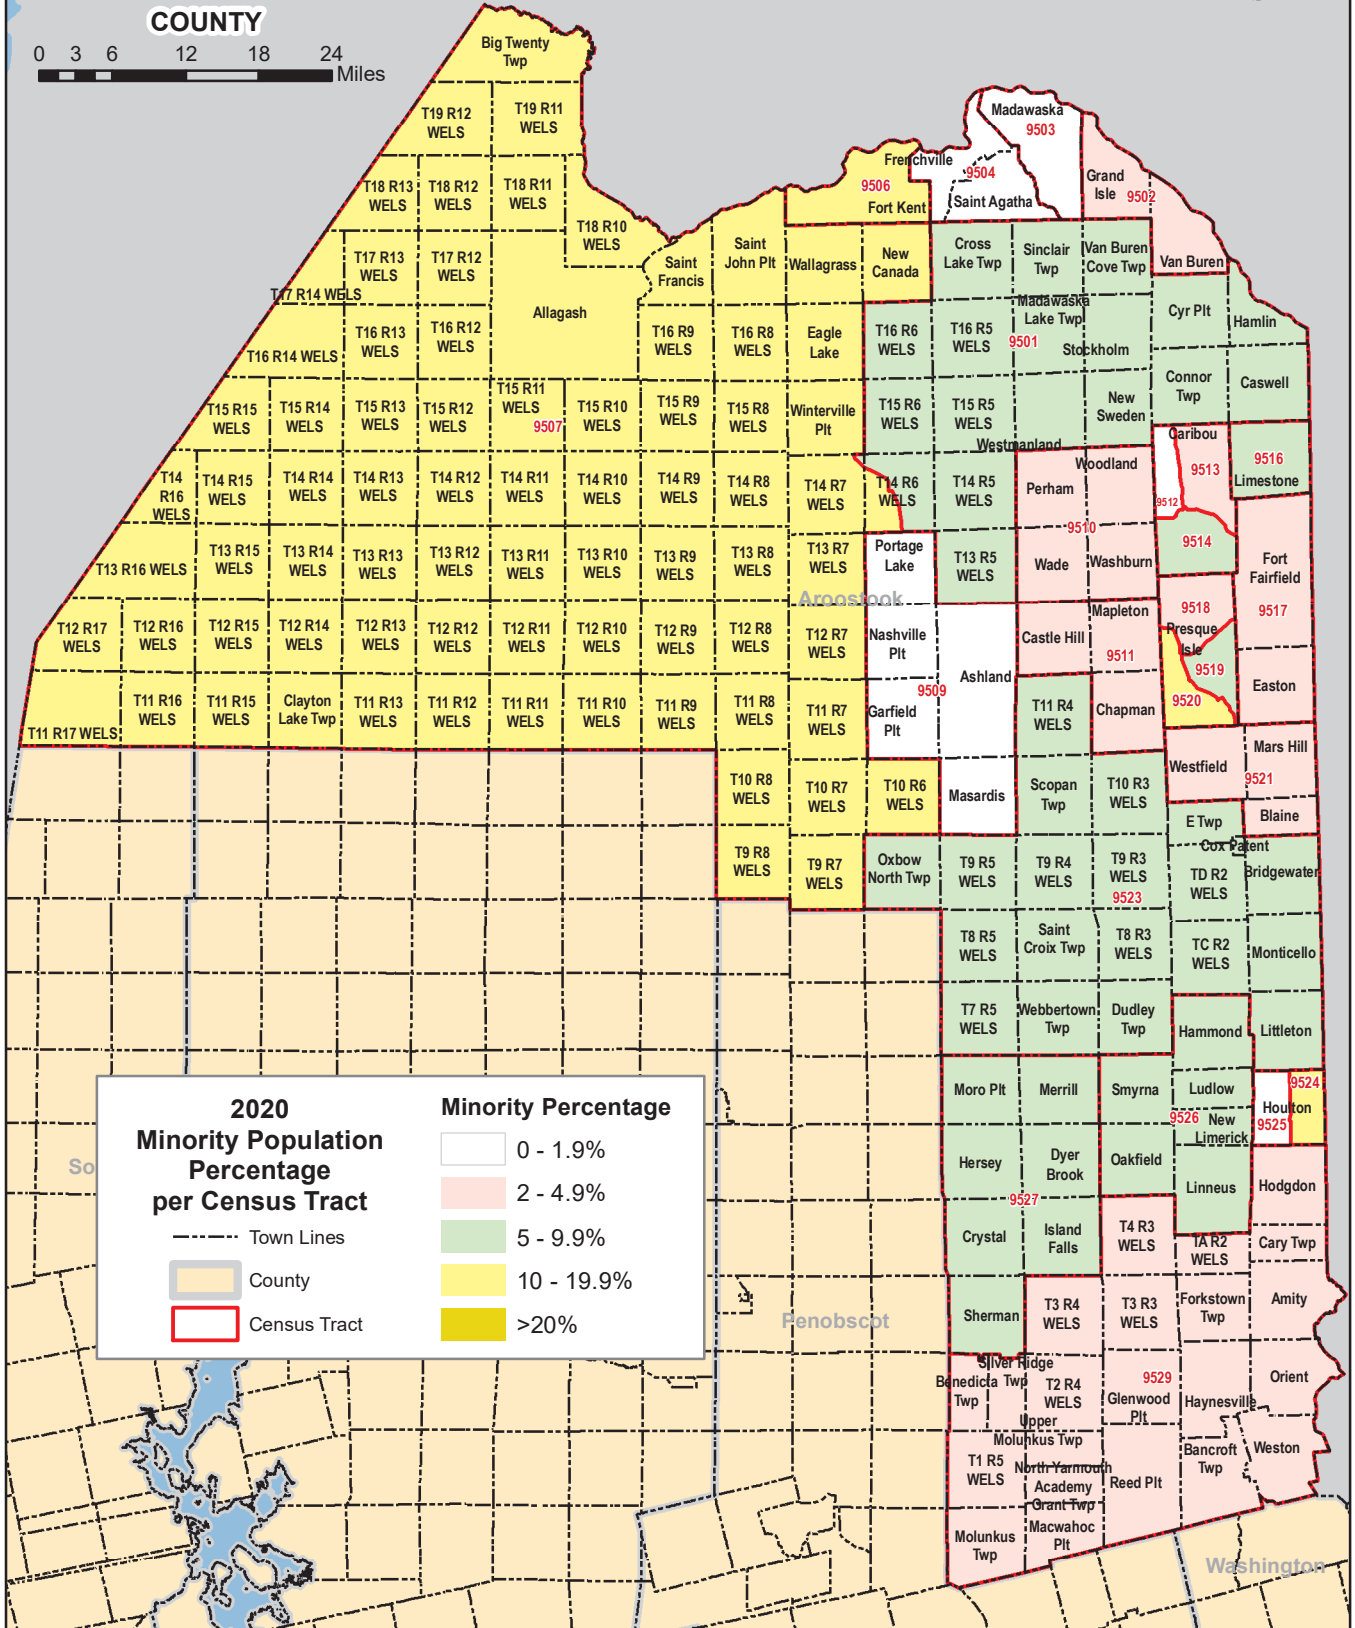

**MAINE**  
**DEPARTMENT OF**  
**TRANSPORTATION**  
**AROOSTOOK**  
**COUNTY**

0 3 6 12 18 24 Miles

2020 Minority Population Percentage per Census Tract	
	Town Lines
	County
	Census Tract
Minority Percentage	
	0 - 1.9%
	2 - 4.9%
	5 - 9.9%
	10 - 19.9%
	>20%

Source: 2020 ACS 5-Year Estimates

**Aroostook County**  
**Race Demographics by Census Tract - 2020 ACS 5-Year Estimates**

<b>Census Tract</b>	<b>Total Population</b>	<b>White #</b>	<b>White %</b>	<b>Minority #</b>	<b>Minority %</b>
9501	2143	2008	93.7	135	6.3
9502	2199	2100	95.5	99	4.5
9503	3750	3744	99.8	6	0.2
9504	1689	1675	99.2	14	0.8
9506	3852	3409	88.5	443	11.5
9507	2516	2250	89.4	266	10.6
9509	1914	1876	98.0	38	2.0
9510	3308	3202	96.8	106	3.2
9511	2655	2535	95.5	120	4.5
9512	2314	2305	99.6	9	0.4
9513	3099	2961	95.5	138	4.5
9514	2246	2118	94.3	128	5.7
9516	2009	1857	92.4	152	7.6
9517	4686	4531	96.7	155	3.3
9518	3269	3167	96.9	102	3.1
9519	3032	2880	95.0	152	5.0
9520	2771	2453	88.5	318	11.5
9521	2810	2704	96.2	106	3.8
9523	2292	2166	94.5	126	5.5
9524	3781	3188	84.3	593	15.7
9525	2033	1993	98.0	40	2.0
9526	3249	3027	93.2	222	6.8
9527	2677	2527	94.4	150	5.6
9529	3137	3037	96.8	100	3.2
<b>Total, Aroostook County</b>	<b>67431</b>	<b>63713</b>	<b>94.5</b>	<b>3718</b>	<b>5.5</b>